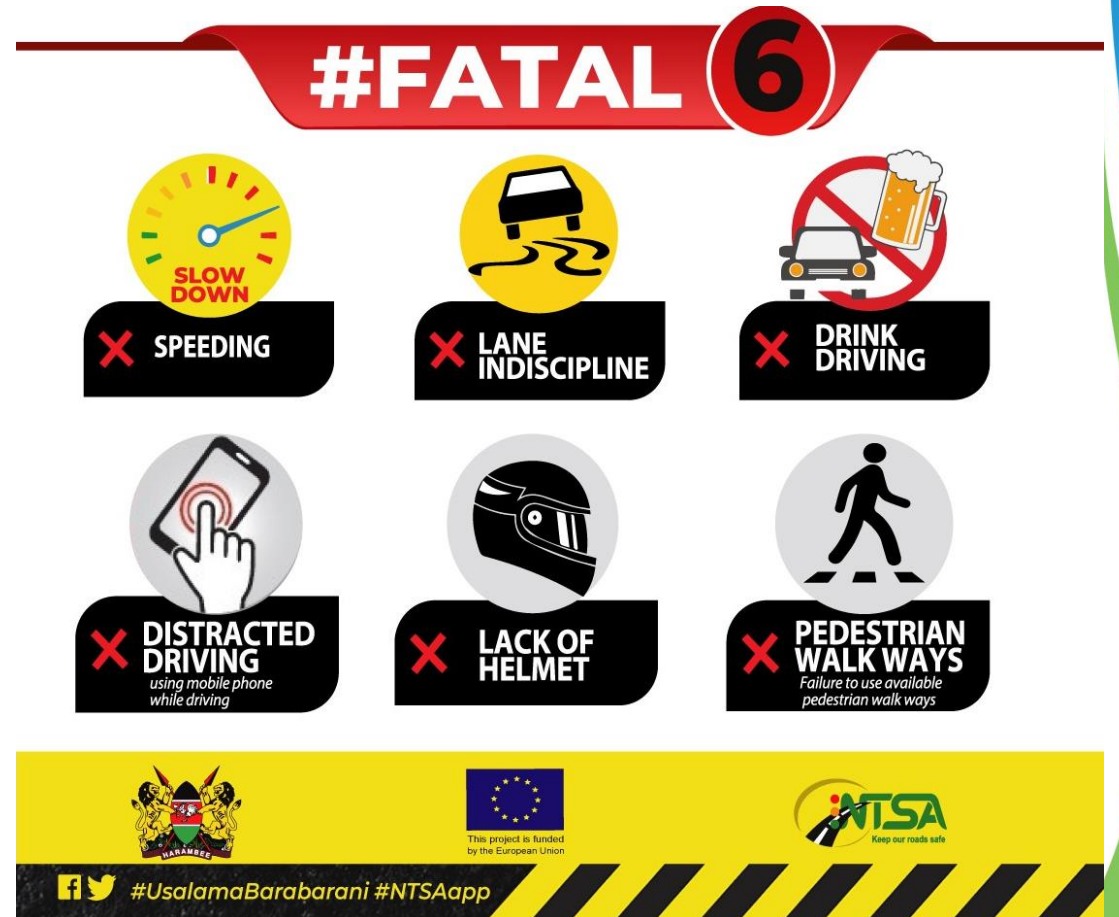

BACK-TO-SCHOOL ROAD SAFETY MESSAGES

22ND APRIL, 2022

Water Sector Trust Fund
P.O. Box 49699-00100 | Tel: (020) 272 9017, 18, 19 | Email: info@waterfund.go.ke | Site: www.waterfund.go.ke

Fatal 6 Behaviours

- Road users who engage in any one of these behaviours are more likely to be involved in a fatal crash.
- #FatalSix
#UsalamaBarabarani
#ChildrenSafety
#BackToSchool #NTSA
@ntsa_kenya @EUinKenya

Think Road Safety, Think Children Safety

- Its **#BackToSchool** time!
THINK Safety. THINK Children Safety
- **#ChildrenSafety** **#FatalSix**
#UsalamaBarabarani
#NTSA @ntsa_kenya
@EUinKenya

Lower Your Speed around School Zones

- Act for LOW speeds within school zones!
- #ChildrenSafety #FatalSix
#UsalamaBarabarani
#ChildrenSafety
#BackToSchool #NTSA
@ntsa_kenya @EUinKenya

Watoto Wafike Salama

- Its **#BackToSchool** time!
Watoto wafike salama
- **#ChildrenSafety#FatalSix#UsalamaBarabarani#NTSA**
@ntsa_kenya @EUinKenya

Ensure children are
Picked & Dropped
off at designated
points